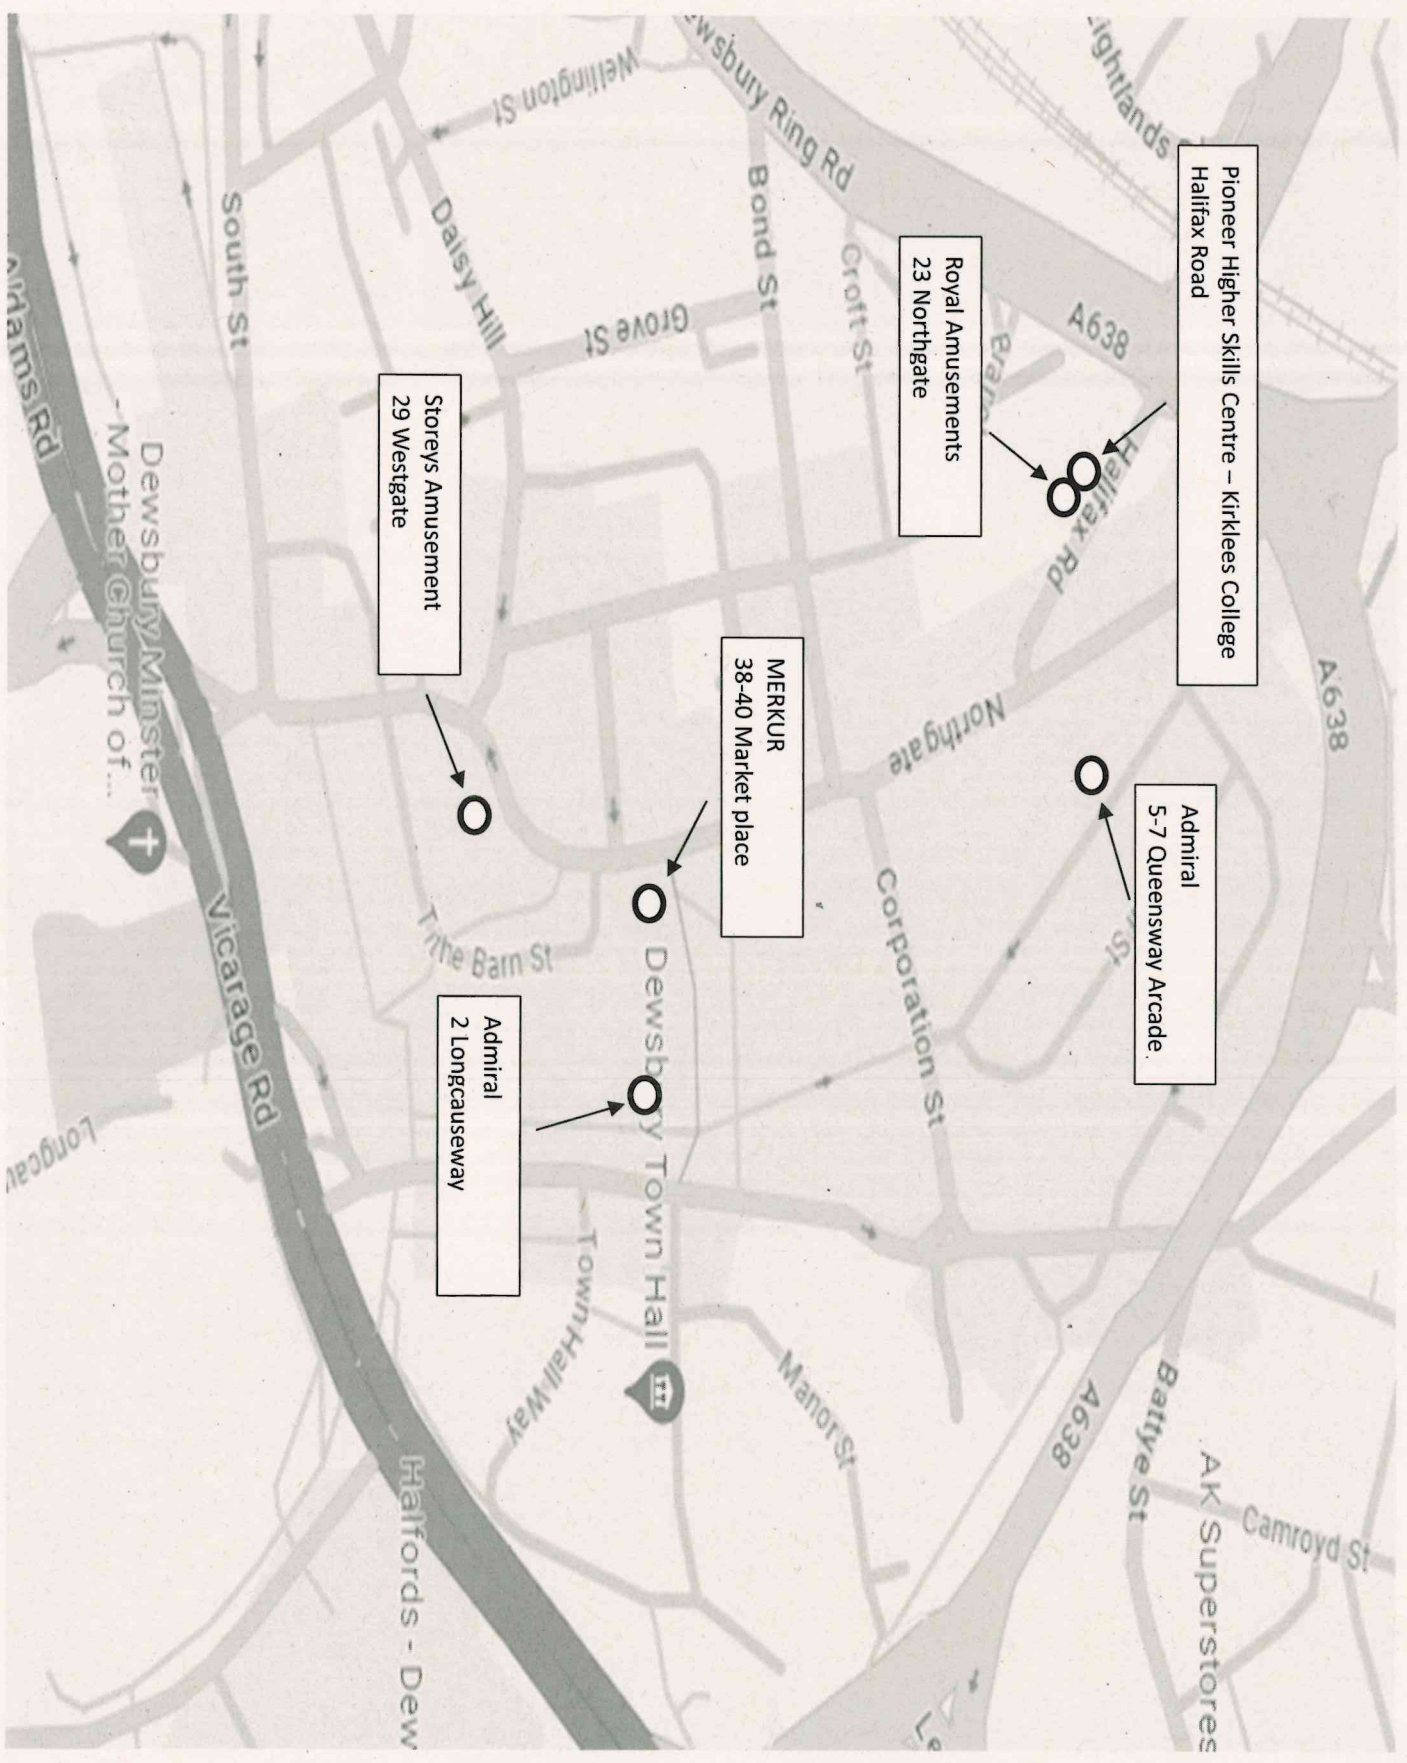

Appendix B

Betting Shops in Dewsbury Town Centre:

Pioneer Higher Skills Centre - Kirklees College
Halifax Road

Royal Amusement
23 Northgate

Dewsbury Minster -
Mother Church of ...

AK Superstores

Halfords - Dewsbury

Pioneer Higher Skills Centre – Kirklees College
Halifax Road

Royal Amusements
23 Northgate

Stores Amusement
29 Westgate

MERKUR
38-40 Market place

Admiral
5-7 Queensway Arcade.

Admiral
2 Longcauseway

Betting Shops in Dewsbury Town Centre:

Distance from 23 Northgate, Dewsbury WF13 1DS	To Carrigills 12 Corporation St, Dewsbury WF13 1QL	Walking Distance = 1 min
Distance from 23 Northgate, Dewsbury WF13 1DS	To Ladbrokes 11-12 Market Pl, Dewsbury WF13 1QQ	Walking Distance = 3 min
Distance from 23 Northgate, Dewsbury WF13 1DS	To William Hill 42 Market Pl, Dewsbury WF13 1DW	Walking Distance = 2 min
Distance from 23 Northgate, Dewsbury WF13 1DS	To Betfred 16-20 Westgate, Dewsbury WF13 1BL	Walking Distance = 1 min

Adult Gaming Centres Dewsbury:

Distance from 23 Northgate, Dewsbury WF13 1DS	To Admiral 5-7 Queensway Arcade, Dewsbury WF13 1DY	Walking Distance = 5 min
Distance from 23 Northgate, Dewsbury WF13 1DS	To Admiral 2 Longcauseway, Dewsbury WF13 1DN	Walking Distance = 2 min
Distance from 23 Northgate, Dewsbury WF13 1DS	To MERKUR Slots 38-40 Marketplace, Dewsbury WF13 1DW	Walking Distance = 2 min
Distance from 23 Northgate, Dewsbury WF13 1DS	To Storeys Amusements 29 Westgate, Dewsbury WF13 1JQ	Walking Distance = 1 min